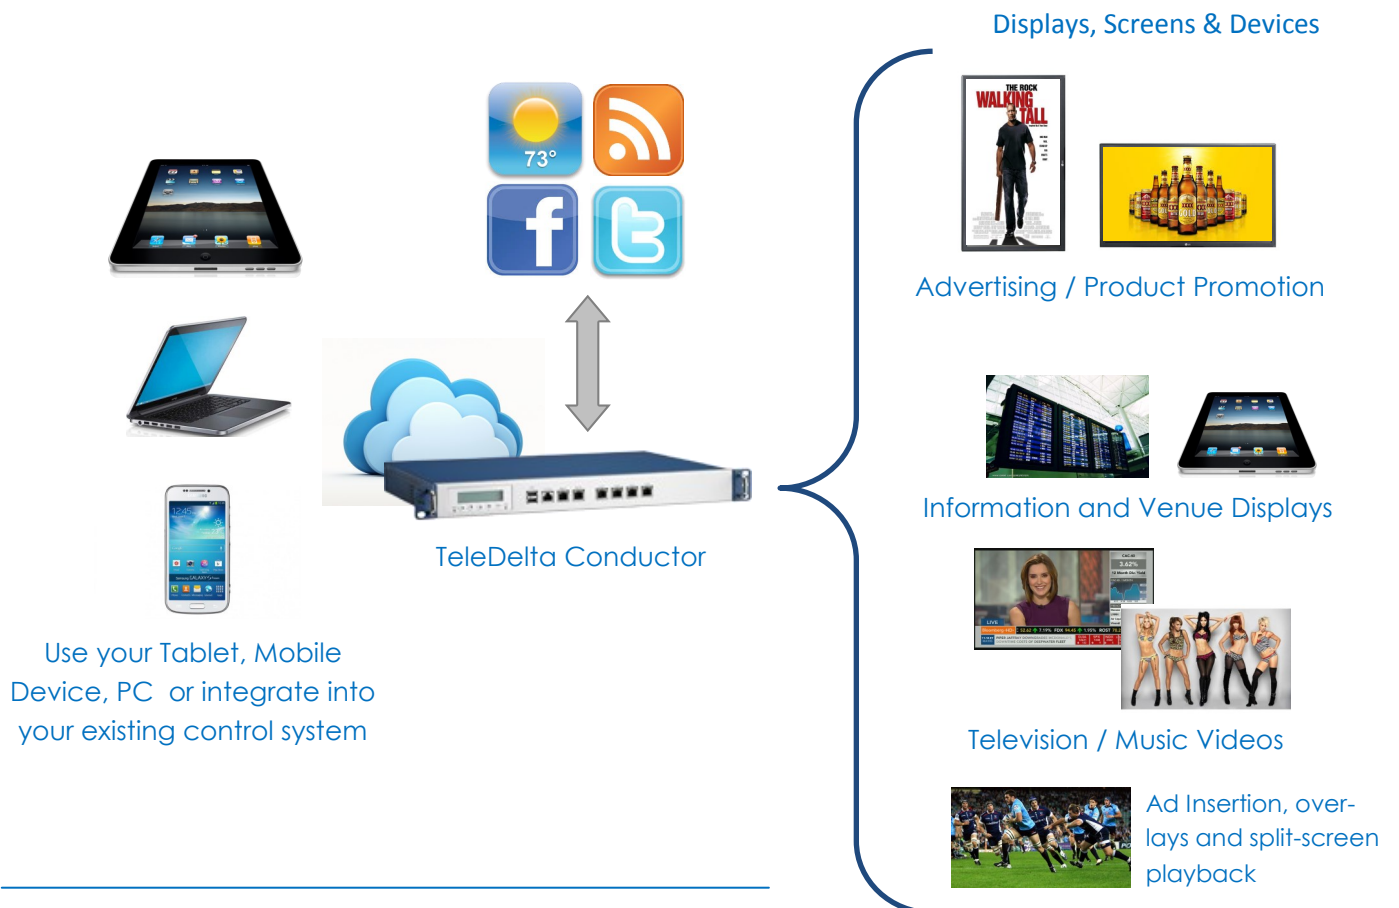

Designed for Hospitality, Broadcast, Enterprise and Entertainment Venues, TeleDelta Conductor provides a simple to use yet powerful content delivery platform for multi-device and multi-format content delivery.

Upload Content - Create Playlists - Press Play

Simple to Use, Yet Powerful to Grow

Conductor is the powerful engine and user interface for content management and device delivery. Conductor integrates your digital signage, IPTV, content streaming, social media and content management in the one place, control from your Tablet, Mobile or PC.

Your Cloud or Ours

Conductor has been designed to offer users a fast and hassle-free way to manage their digital content. Drag and Drop allows user to create, edit, re-order and save playlists in the cloud or locally with ease and assign playback to individual, groups of networks of displays and devices.

Digital Signage / IPTV
Live Streaming
Social Media Interaction
Content Management

Integration

Conductor has been designed to run either stand-alone or integrated within your IPTV delivery network. Like-wise management and control can easily integrate into existing A/V control systems.