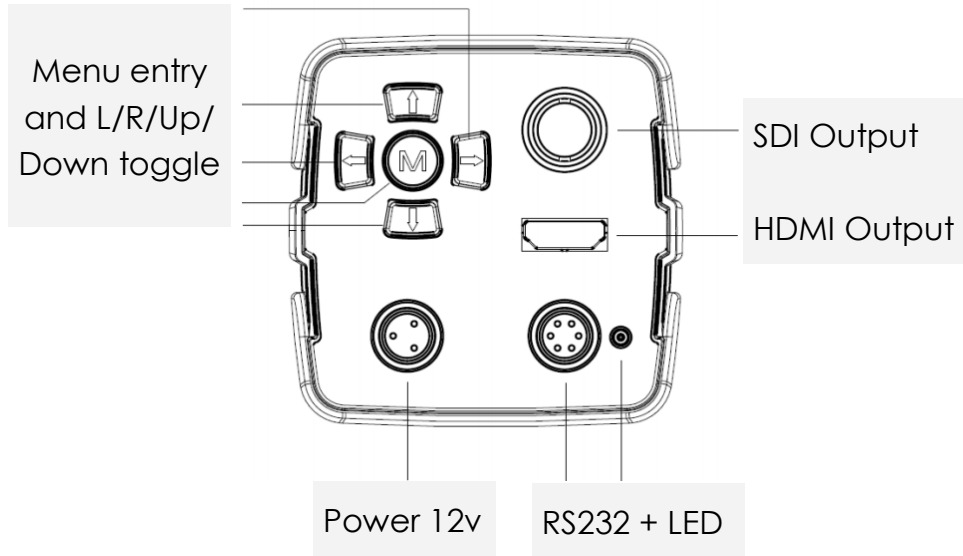

HD900 Model Specifications

Pixel (Effective)	1920 x 1080/60P/50/30/25, 1080i 60/50, 720P 60/50
Sensor	1/2.8 Inch Sony HD-CMOS
Zoom	20x optical
Focal Length	f=4.7 ~ 94mm
View Angle	55.4 (far) - 2.9 (near degrees)
Iris Range	F1.6 ~ F3.5
Focus	Auto / Manual

Video Outputs	HDMI / SDI (Up to 1920 x 1080P)
IP Output	UDP / RTP
Control	IP (LAN) , RS485, Onscreen Menu
Power	12DCV - 5W

Field view	2.9 (near) ~ 55.4 (far) degrees
LUX (Min)	0.5Lux (day) 0.1Lux (night)
Dims	15cm x 7.5cm x 9cm
Weight	1.5kgs
Mounting	M6 bolt

Ordering Example	
HD900-20-SDI	HD900 Camera, 20x Zoom with HDMI, SDI and IP LAN Output

HD900 Rear Panel

HD900 Dimension (Front and Side on)