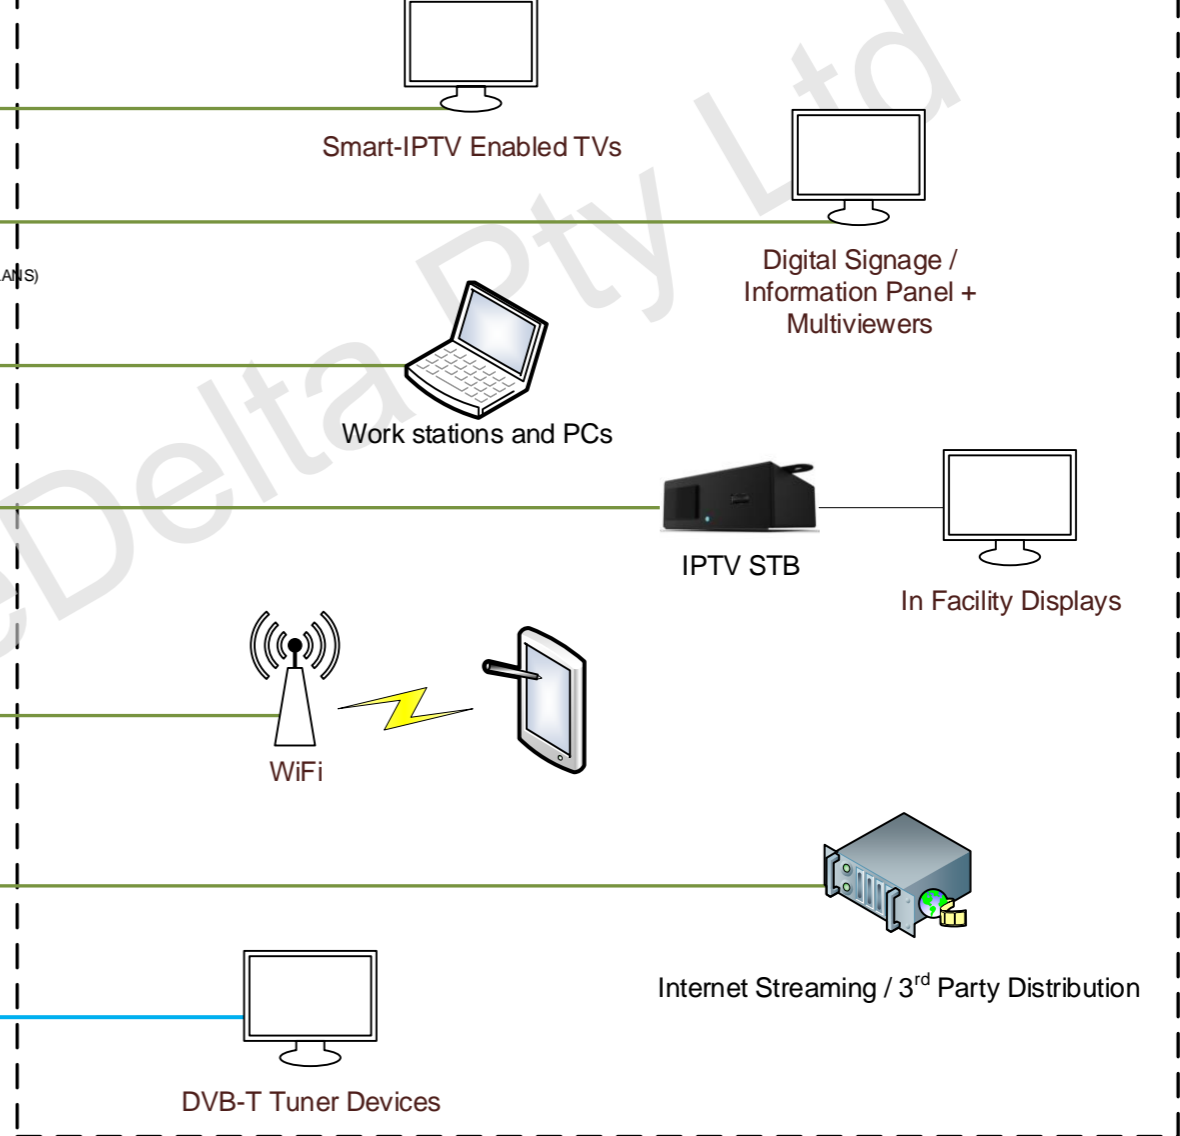

Input Sources

Head-End Components (Modular)

IPTV Middleware (Management and Control)

Viewing Devices

IT Network (DATA and MGMT VLANs)

DVB-T Network (MATV)