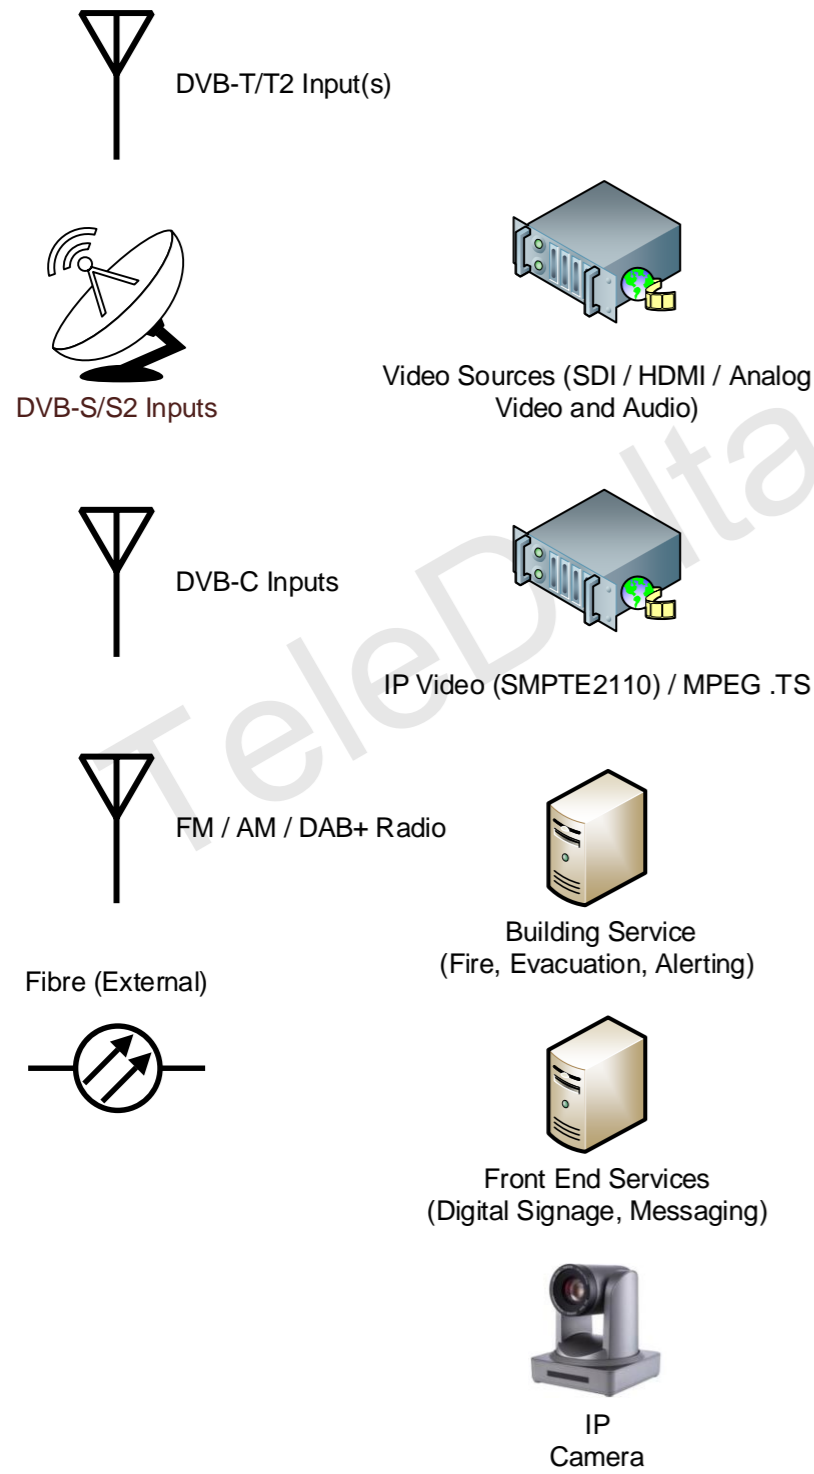

Input Sources

Head-End Components (Modular)

IPTV Middleware (Management and Control)

Viewing Devices

IT Network (DATA and MGMT VLANs)

DVB-T Network (MATV)