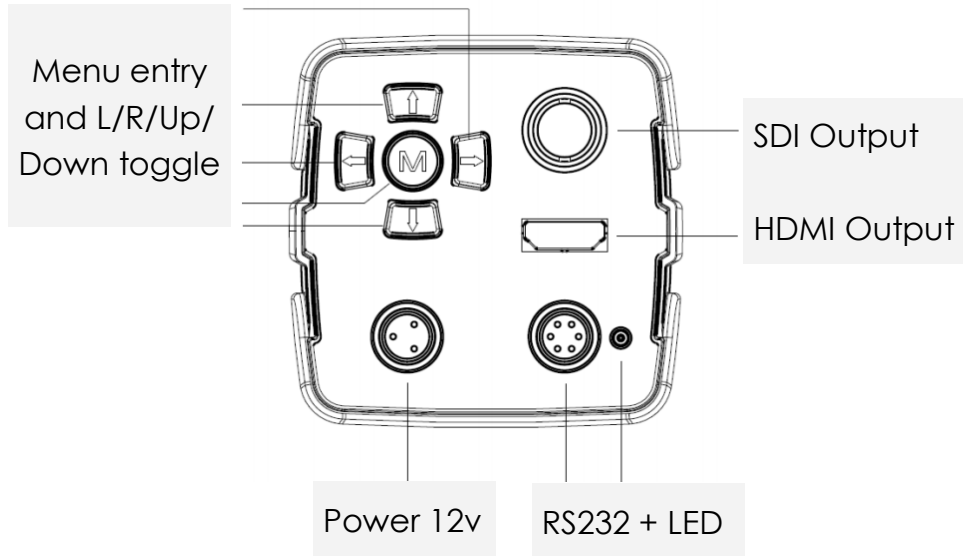

HD900 Model Specifications

Pixel (Effective)	1920 x 1080P/30/25, 1080i 60/50, 720P 60/50
Sensor	1/2.8 Inch Sony HD-CMOS
Zoom	20x optical
Focal Length	f=4.7 ~ 94mm
View Angle	55.4 (far) - 2.9 (near degrees
Iris Range	F1.6 ~ F3.5
Focus	Auto / Manual

Video Outputs	HDMI / SDI (Up to 1920 x 1080P)
IP Output	UDP / RTP
Control	IP (LAN) , RS485, Onscreen Menu
Power	12DCV - 5W

Field view	2.9 (near) ~ 55.4 (far) degrees
LUX (Min)	0.5Lux (day) 0.1Lux (night)
Dims	15cm x 7.5cm x 9cm
Weight	1.5kgs
Mounting	M6 bolt

Ordering Example	
HD900-20-SDI	HD900 Camera, 20x Zoom with HDMI, SDI and IP LAN Output

HD900 Rear Panel

HD900 Dimension (Front and Side on)